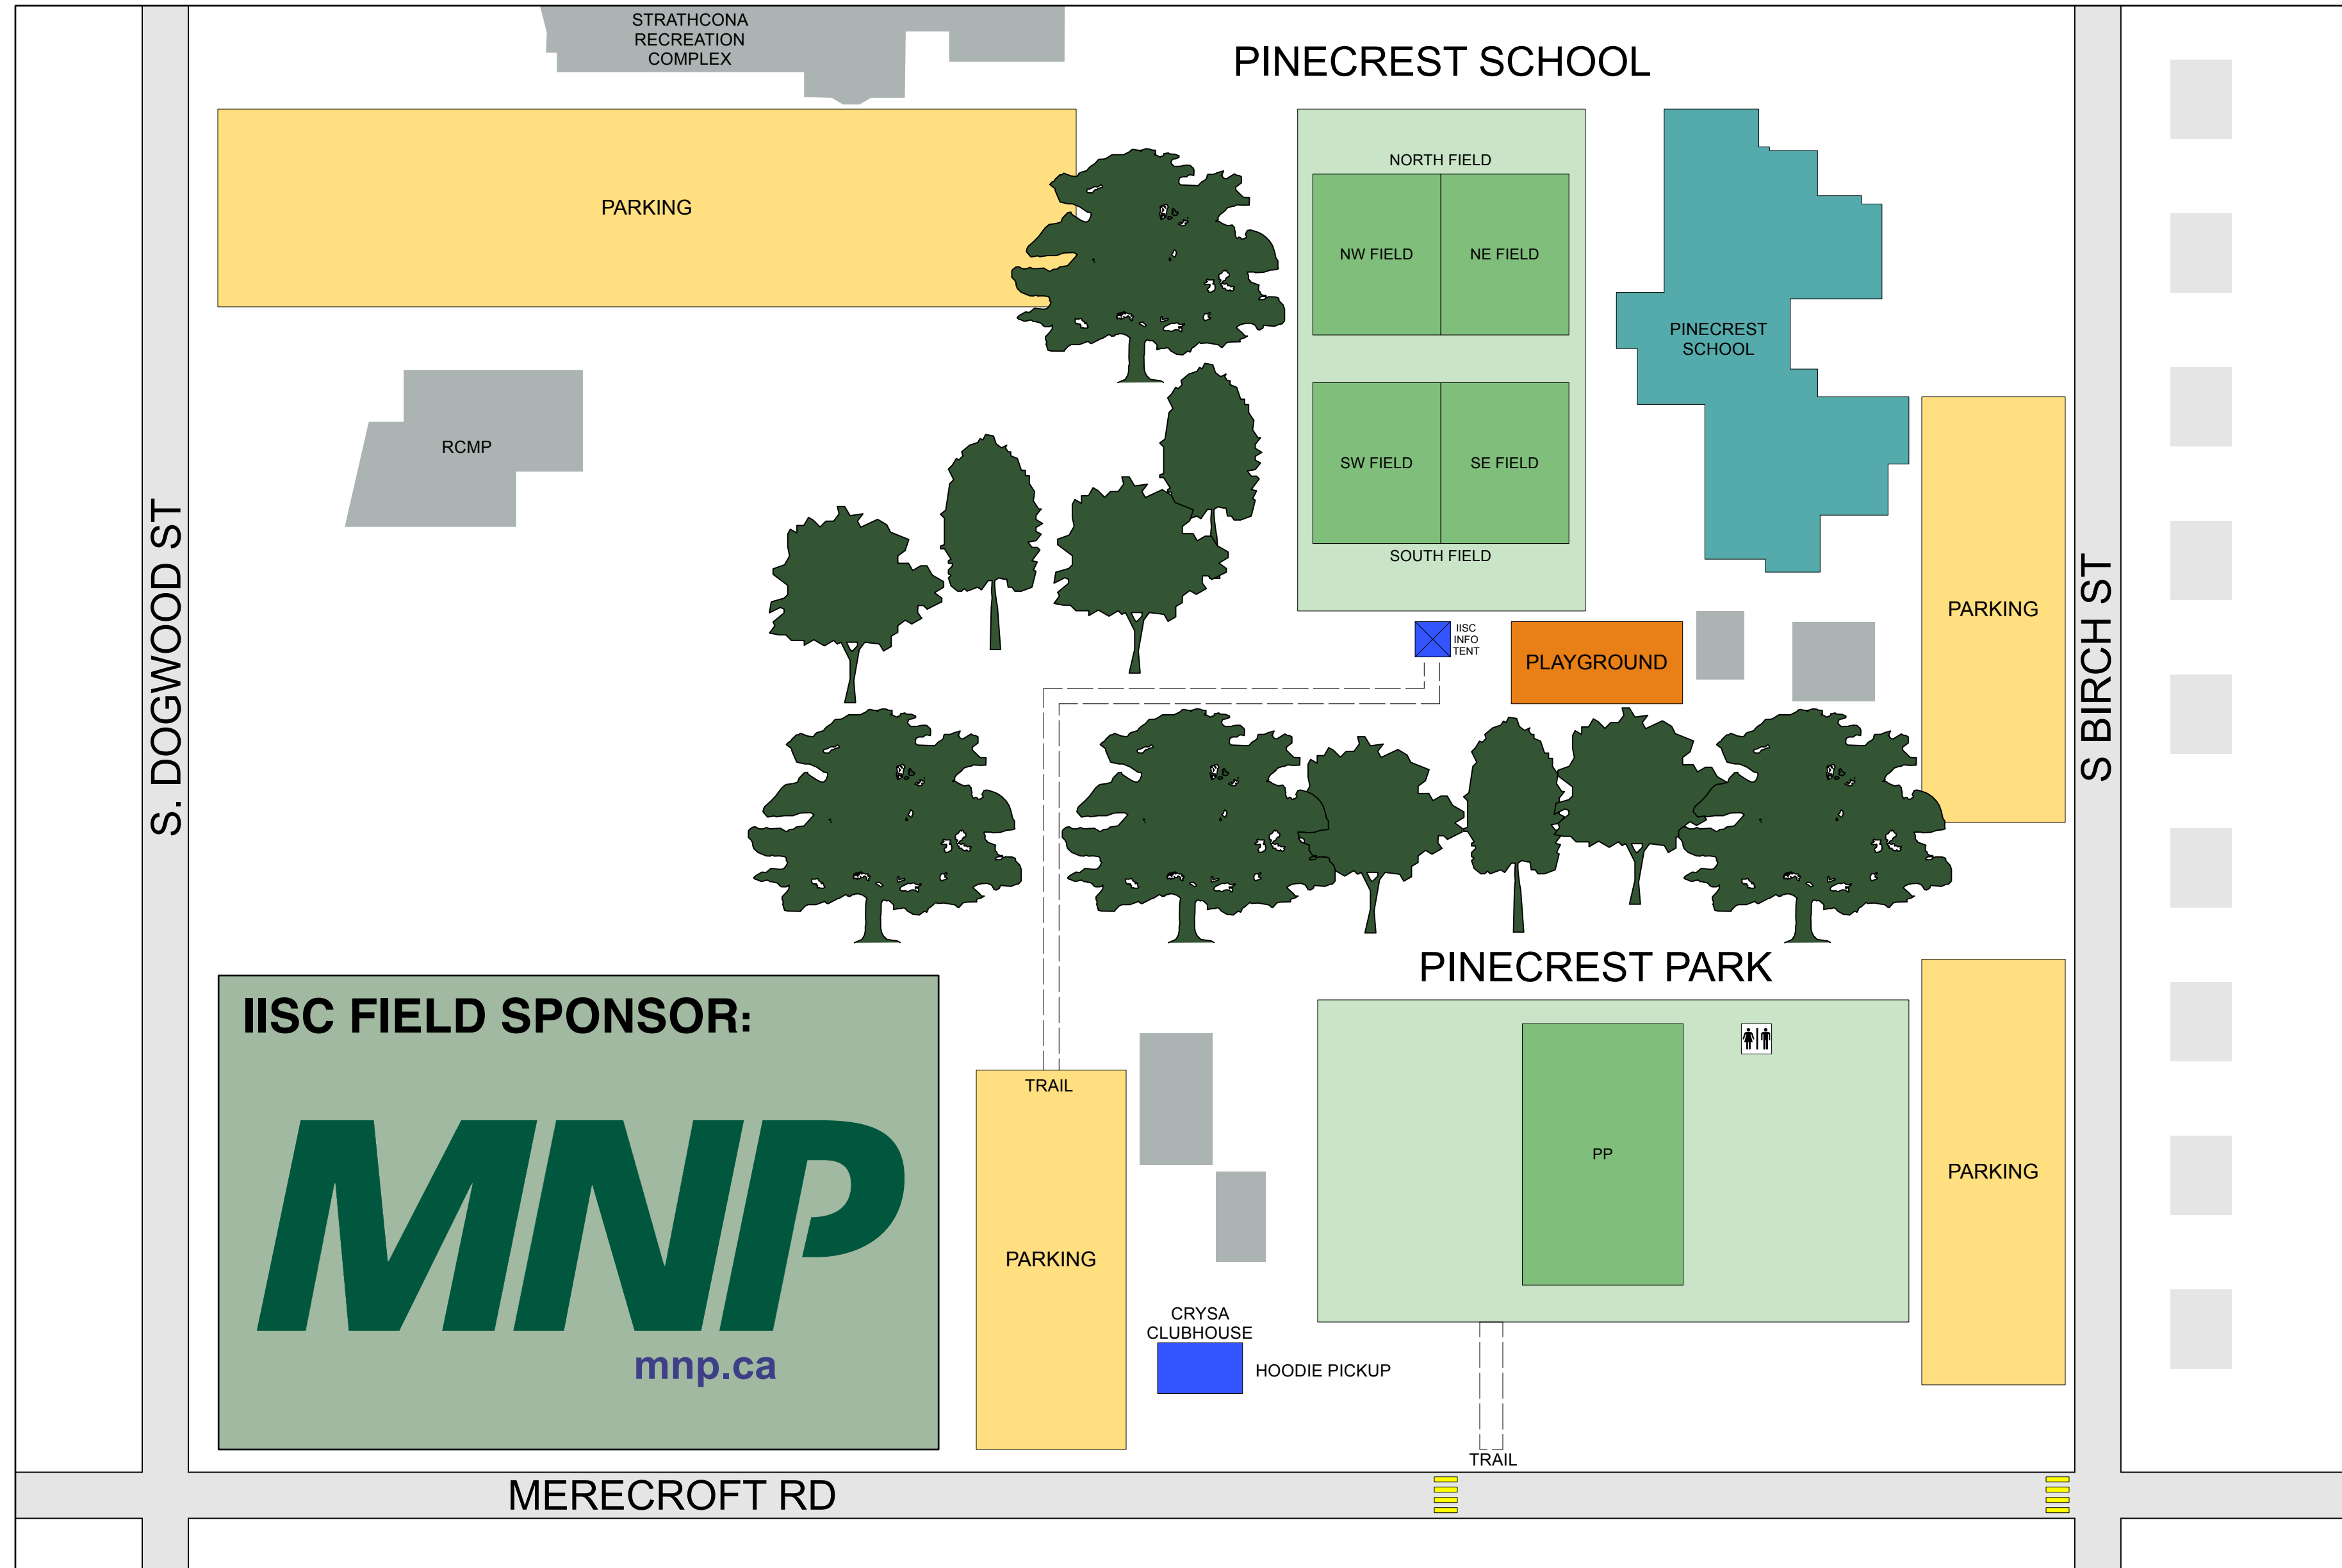

ISLAND INVITATIONAL SPRING CUP 2026

PINECREST SCHOOL FIELD & PARK

300 SOUTH BIRCH STREET CR, BC

ISLAND INVITATIONAL SPRING CUP 2026

ROBRON ATHLETIC PARK

425 B MERECROFT RD CR, BC

IISC FIELD SPONSOR:

ELVORA
WELLNESS & MORE