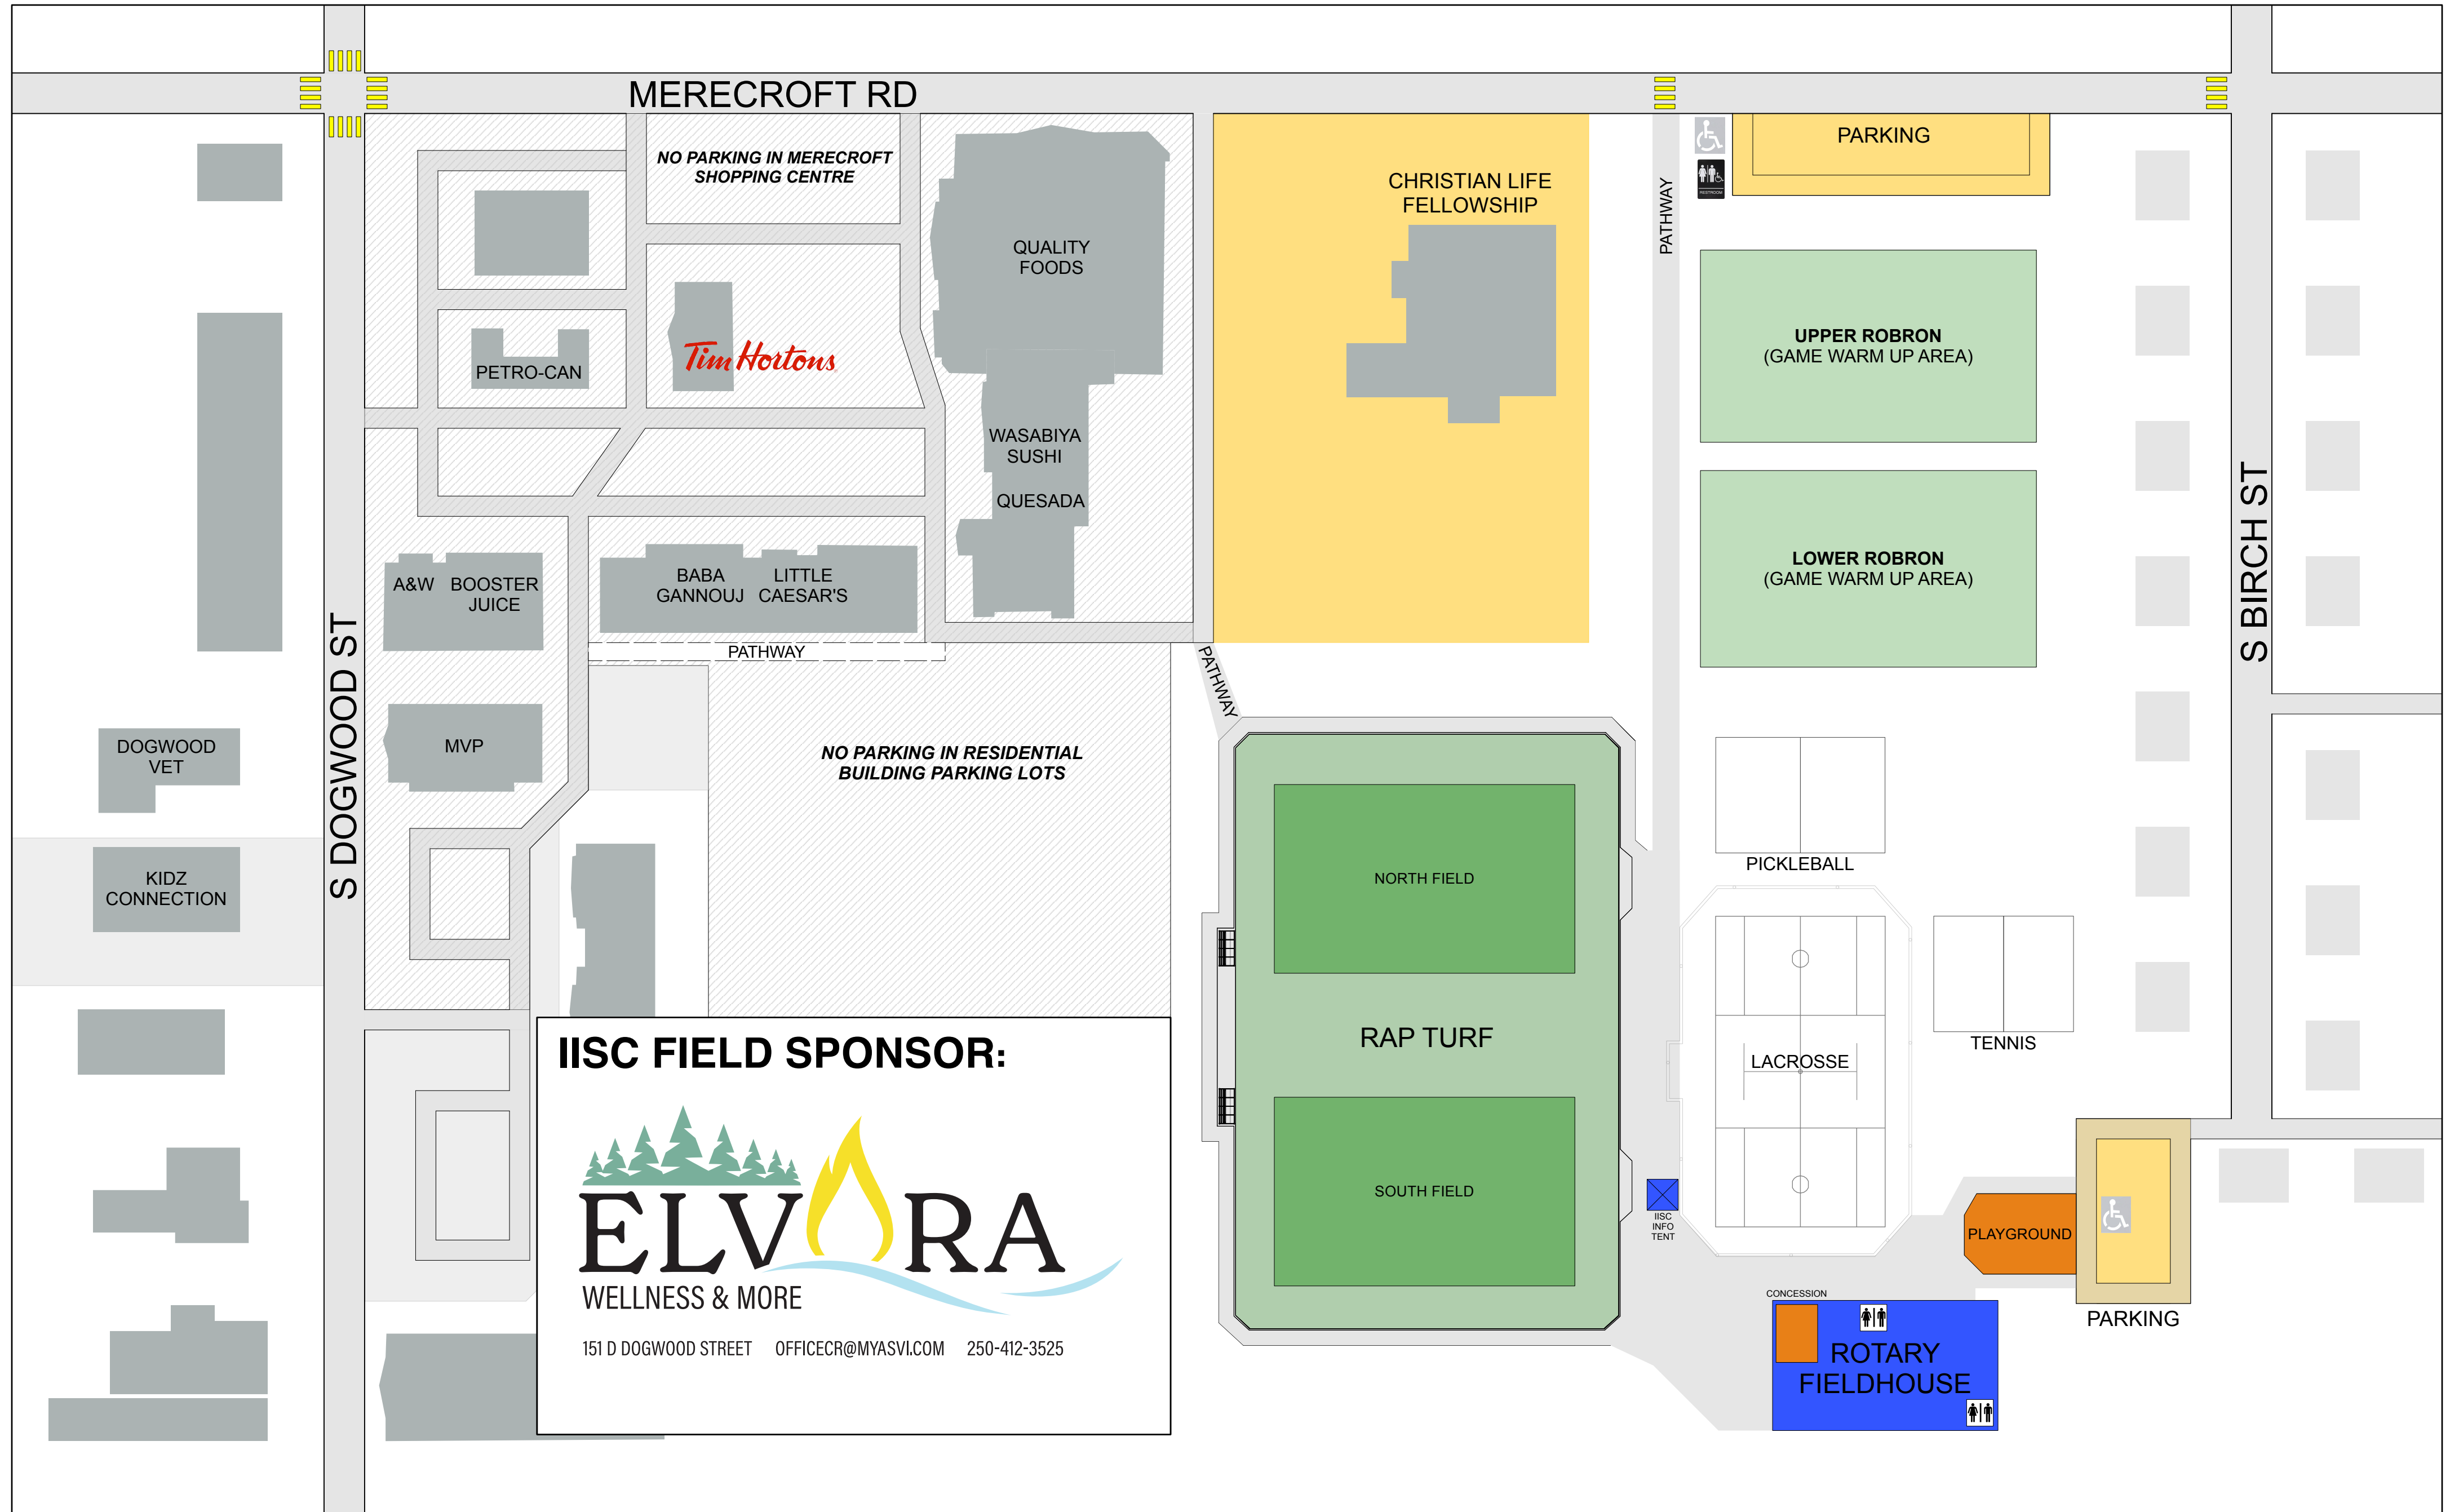

ISLAND INVITATIONAL SPRING CUP 2026

PINECREST SCHOOL FIELD & PARK

300 SOUTH BIRCH STREET CR, BC

ISLAND INVITATIONAL SPRING CUP 2026

ROBRON ATHLETIC PARK

425 B MERECROFT RD CR, BC

IISC FIELD SPONSOR:

ELVORA
WELLNESS & MORE